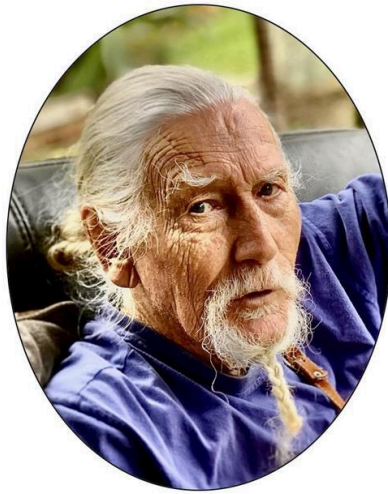

Media

Westcott, Mathew Lee

MAY 2, 1943 - FEB 24, 2025

Carmen Schenck shared a photo to the **Tribute Wall** album.

March 17 at 5:28 PM

Mathew Lee Westcott

May 1943 - February 2025