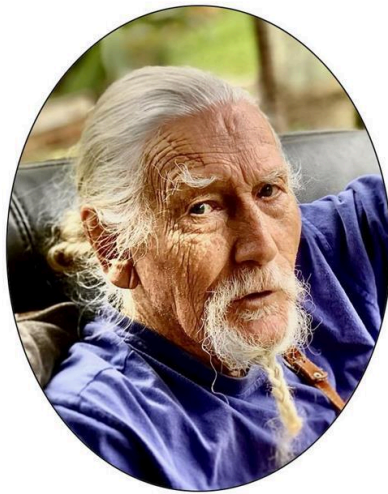

Media

Westcott, Mathew Lee

MAY 2, 1943 - FEB 24, 2025

Carmen Schenck shared a photo to the **Tribute Wall** album.

March 17 at 5:37 PM

Mathew Lee Westcott

May 1943 - February 2025